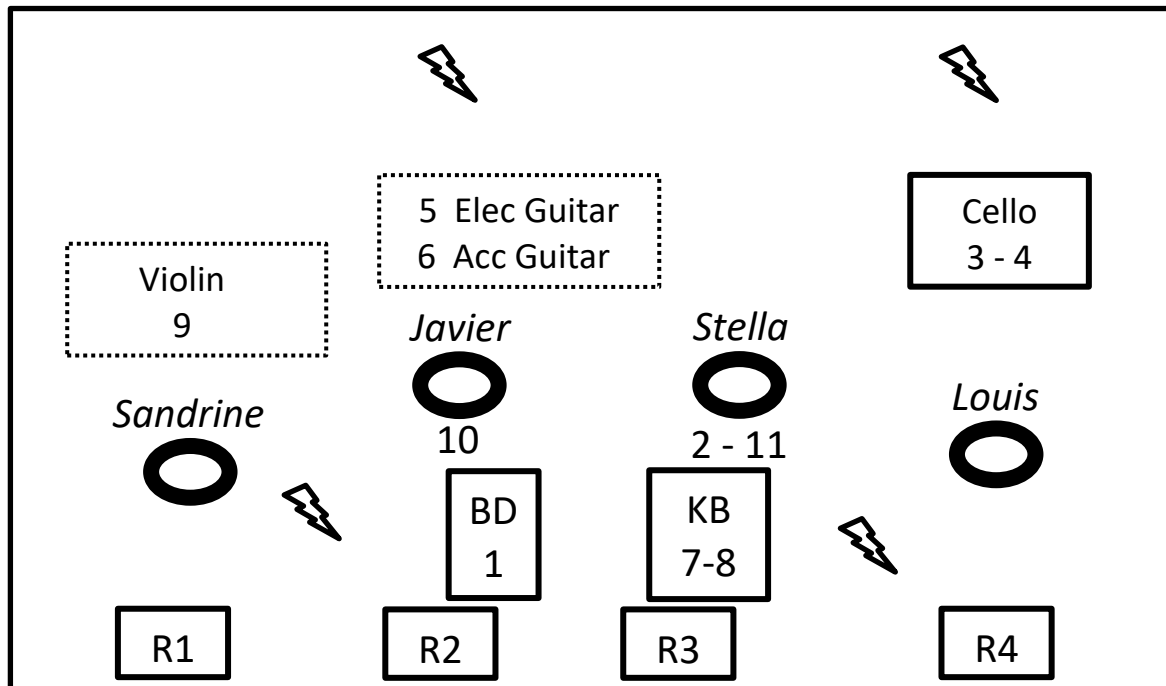

LADY CROW technical rider 2022

21.10.22

FOH :

16 track professional mixer with phantom power
 2 reverb (Lexicon, Yamaha, TC), 1 tap delay
 4 comp./limit.
 Adapted PA with 1 Eq (2x31)

Monitor :

4 Channels in prefader
 4 Floor (min. 300W)
 2 Eq (2 x 31)

230V
50Hz

1	Bass Drum	Beta52, RE20	gate
2	Percussions	Condo	
3	Cello	XLR	comp
4	Cello	Beta52, RE20	
5	Elec Guitar (Javier)	SM57	
6	Acc Guitar (Javier)	Active DI	
7	Keyboard Left	Active DI	
8	Keyboard Right	Active DI	
9	Violin	XLR	comp
10	Voc Javier	SM58	comp
11	Voc Stella	E945	comp