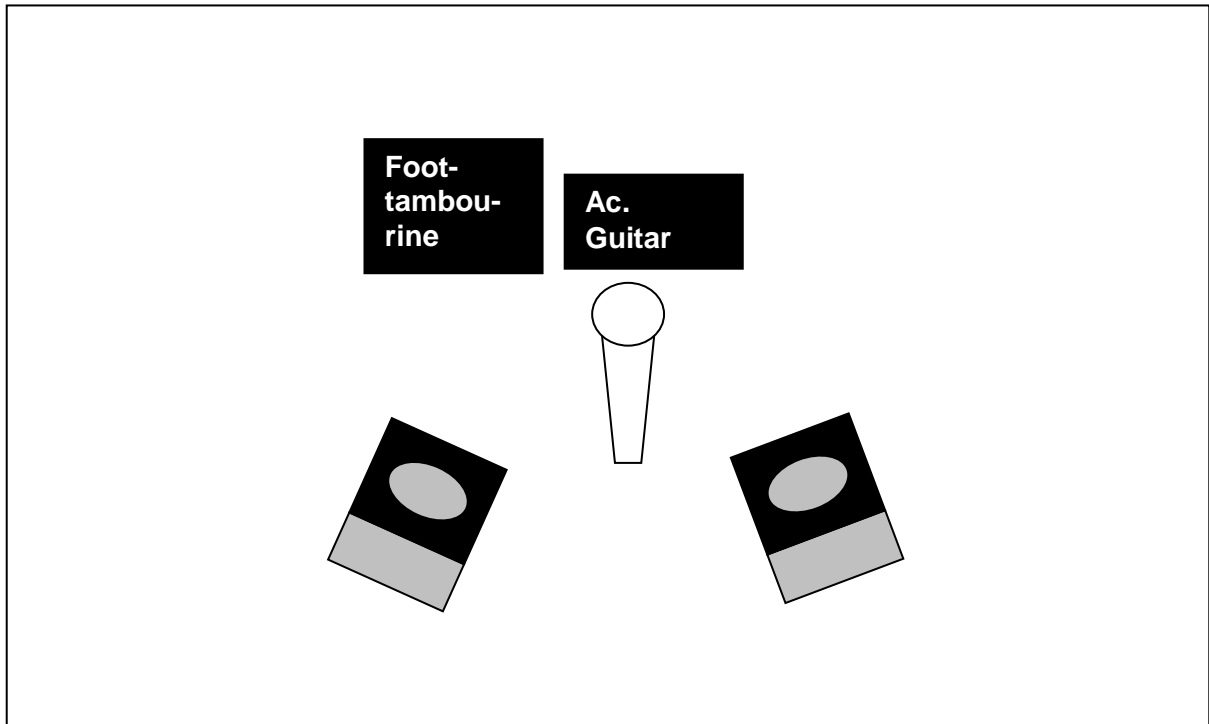

Technical Rider Lovis SOLO

channel list

channel	source	mic and others	Instruments
1	Vocals Lovis	SM58	
2	Acoustic Guitar	DI-Box active	Martin Guitar
3	Foot Tambourine	SM57	Meinl FJS2S-BK