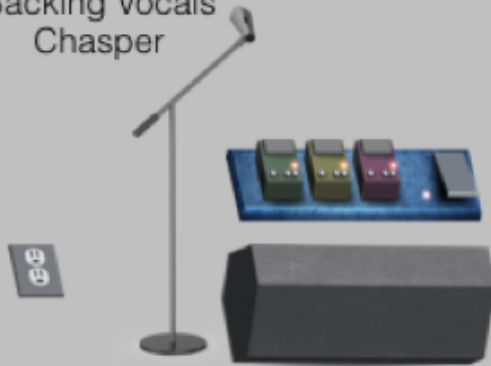

Bose Mixer  
XLR out

Lead Vocals  
Marianne

DI Box