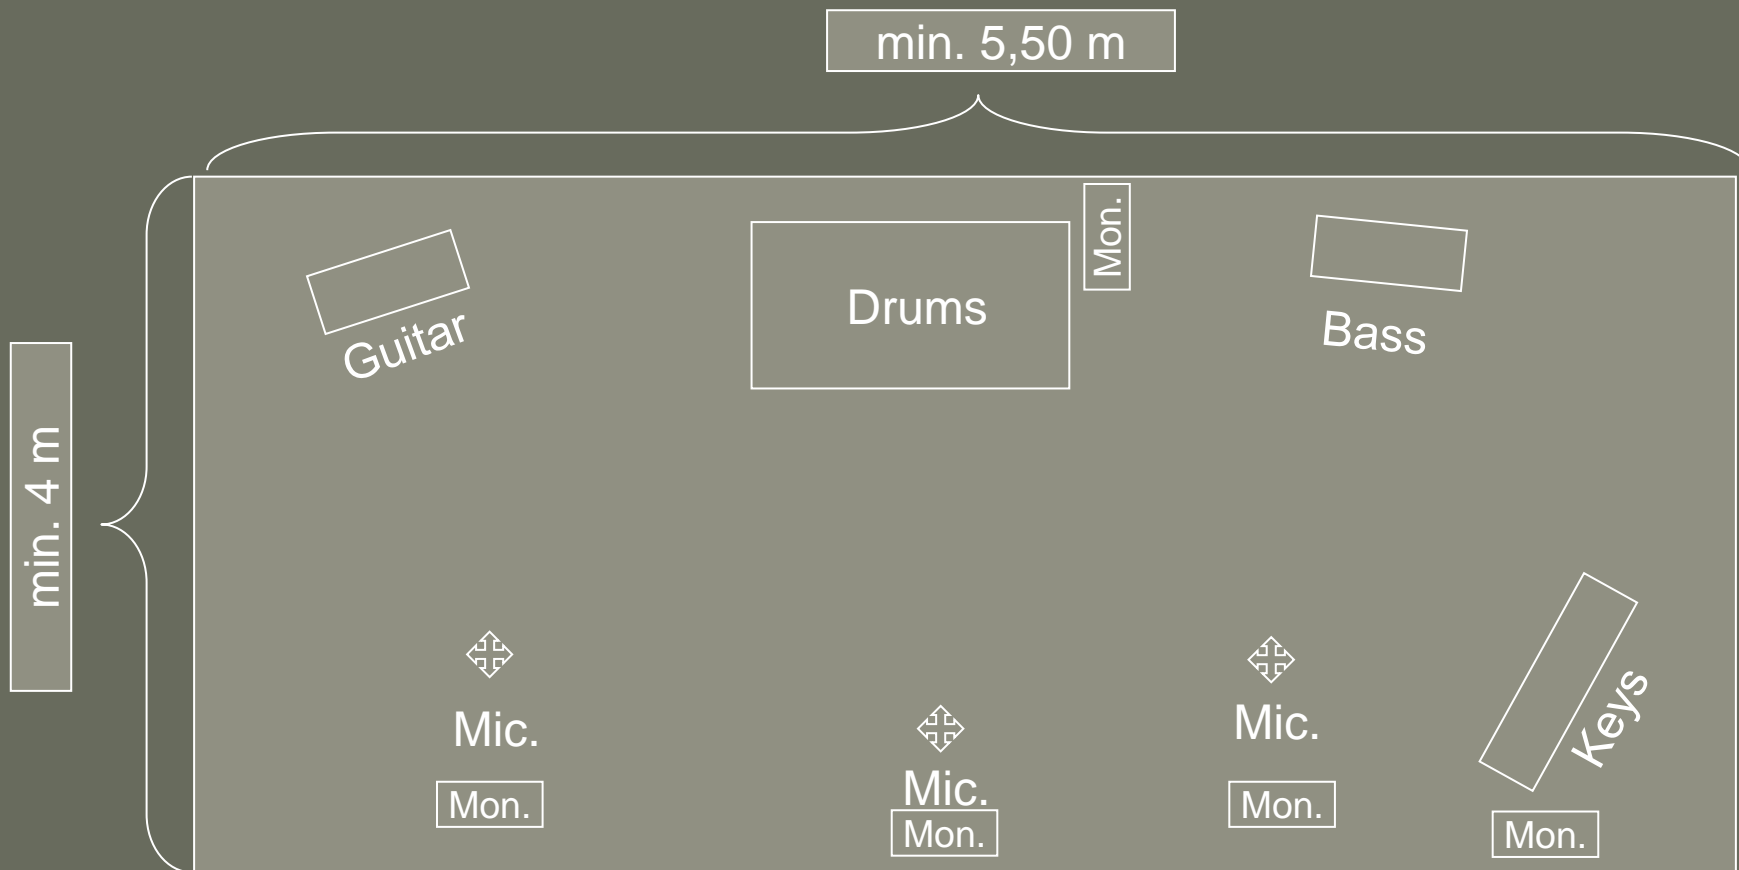

# Stageplan „Mad Genius“

## Anschlüsse: (PA)

3 Gesangsmik.  
(2 über Vocalist)

1 Bass  
2 Guitar Mics.

8 Drums  
2 Organ / Keyboard (line)

## Anschlüsse: (Strom)

3 (min.) 1links, 2 rechts