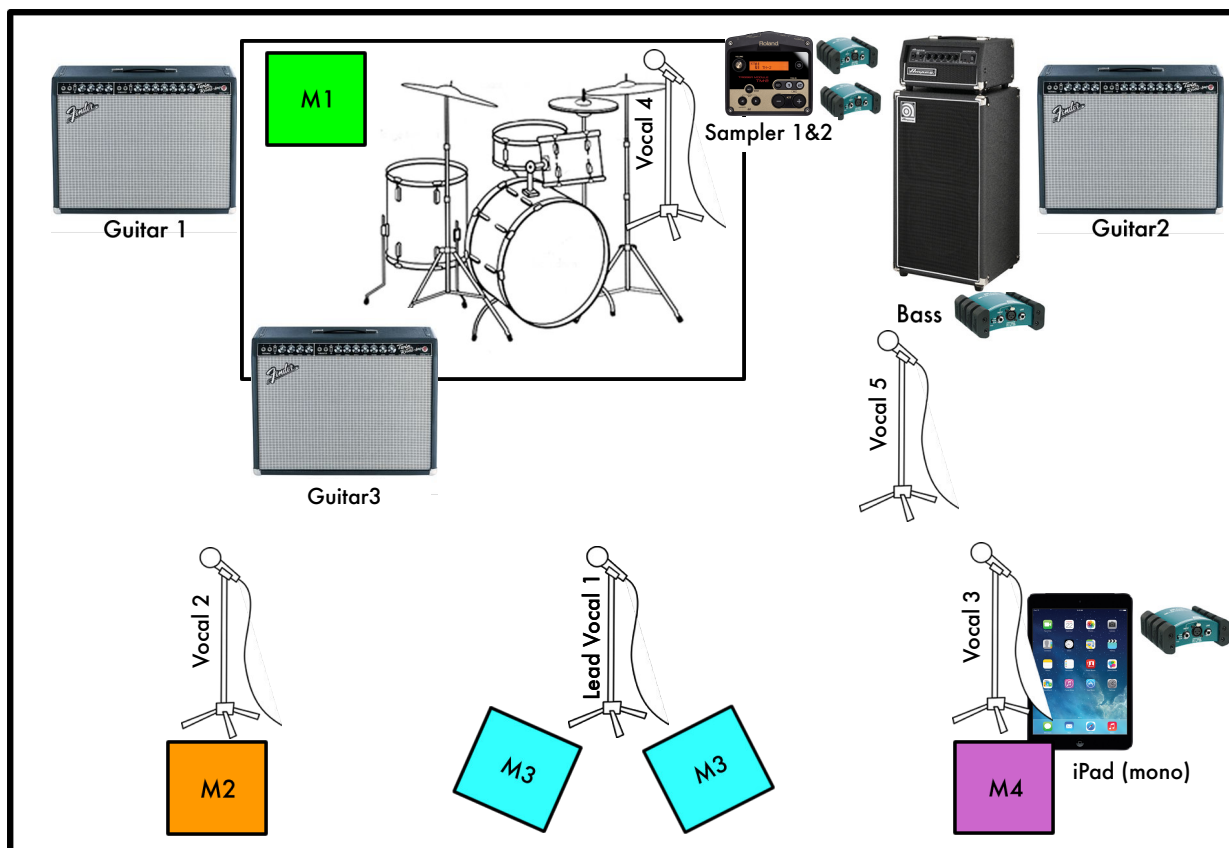

Stagerider: The Amber Unit

- 1 Bassdrum
- 2 Snaredrum top
- 3 Snaredrum bottom
- 4 HiHat
- 5 Floortom
- 6 Racketom
- 7 Overhead L
- 8 Overhead R
- 9 Bass DI
- 10 Bass Mic
- 11 Guitar 1
- 12 Guitar 2
- 13 Guitar 3
- 14 iPad mono 2DI
- 15 Sampler 1
- 16 Sampler 2
- 17 Lead Vocals 1
- 18 Vocal 2
- 19 Vocal 3
- 20 Vocal 4
- 21 Vocal 5