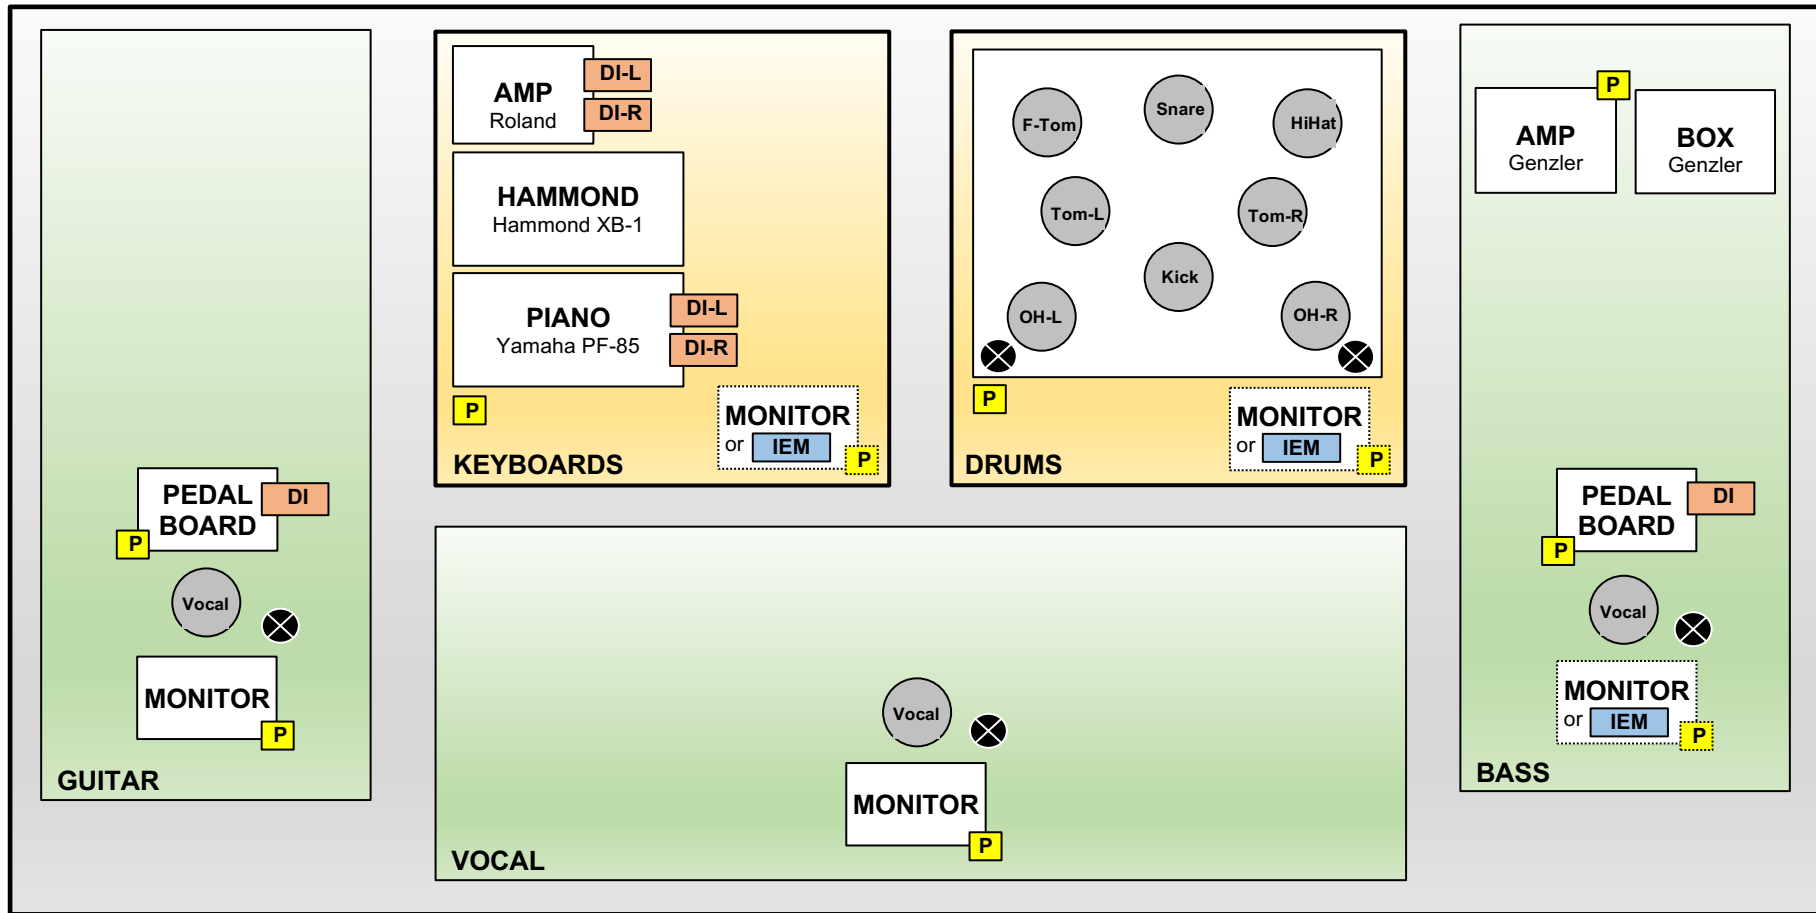

STAGE RIDER

DI = DI (XLR m)
 IEM = Wireless In-Ear
 Mic = Microphone
 ⊗ = Stand
 P = Power (220V)
 □ = Riser

Without any other agreement between the band and the promoter, all items above are provided by the band **except**

- **2 x riser** for **Keyboards** and **Drums** (min. 200cm x 200cm, if available)
- **3 x monitor** for **Bass**, **Drums** and **Keyboard** (used **only** when IEM is not applicable for any reason)

Please mail any questions to booking@purple.hannah.ch, in case of "emergency" call **+41 79 405 73 23** (René Bütikofer).