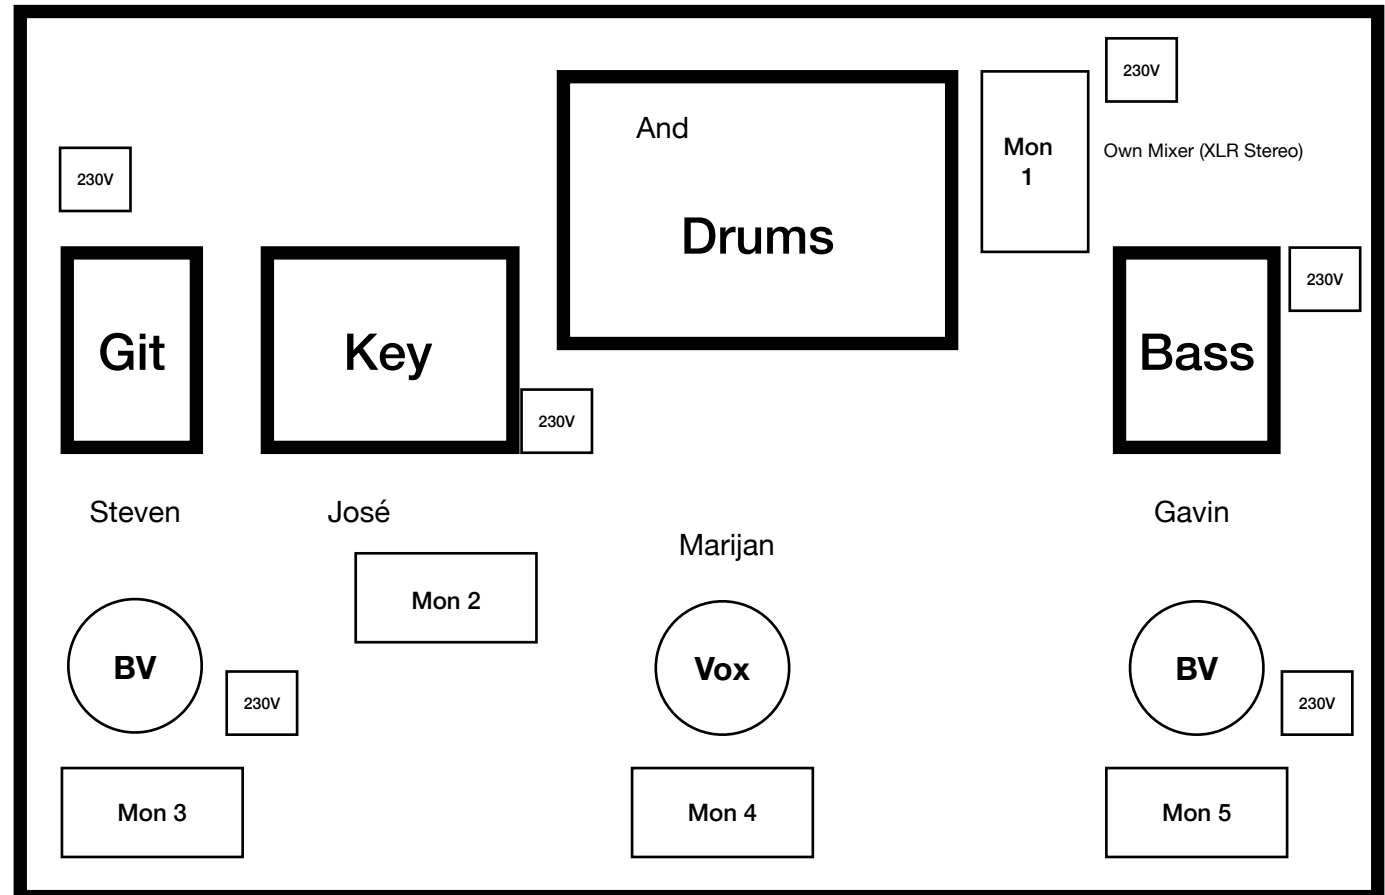

Stage Rider

We will need:

- PA-System to cover the audience
- Local Sound Console (Midas M32)
- Minimum 5 Wedges
- Backline Power 230V
- Local Sound Engineer
- Local Light Engineer
- Mics (Channel-List), Mic-Stands, XLR