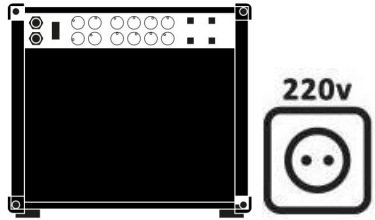

# cargodusjet

Stagerider

Guitar Amp  
(Mic to PA)

Drums

Bass Amp  
(XLR to PA)

Guitar + Effects  
Backing Vocals

Keys  
(2 x TS to PA)  
Lead Vocals

Bass + Effects