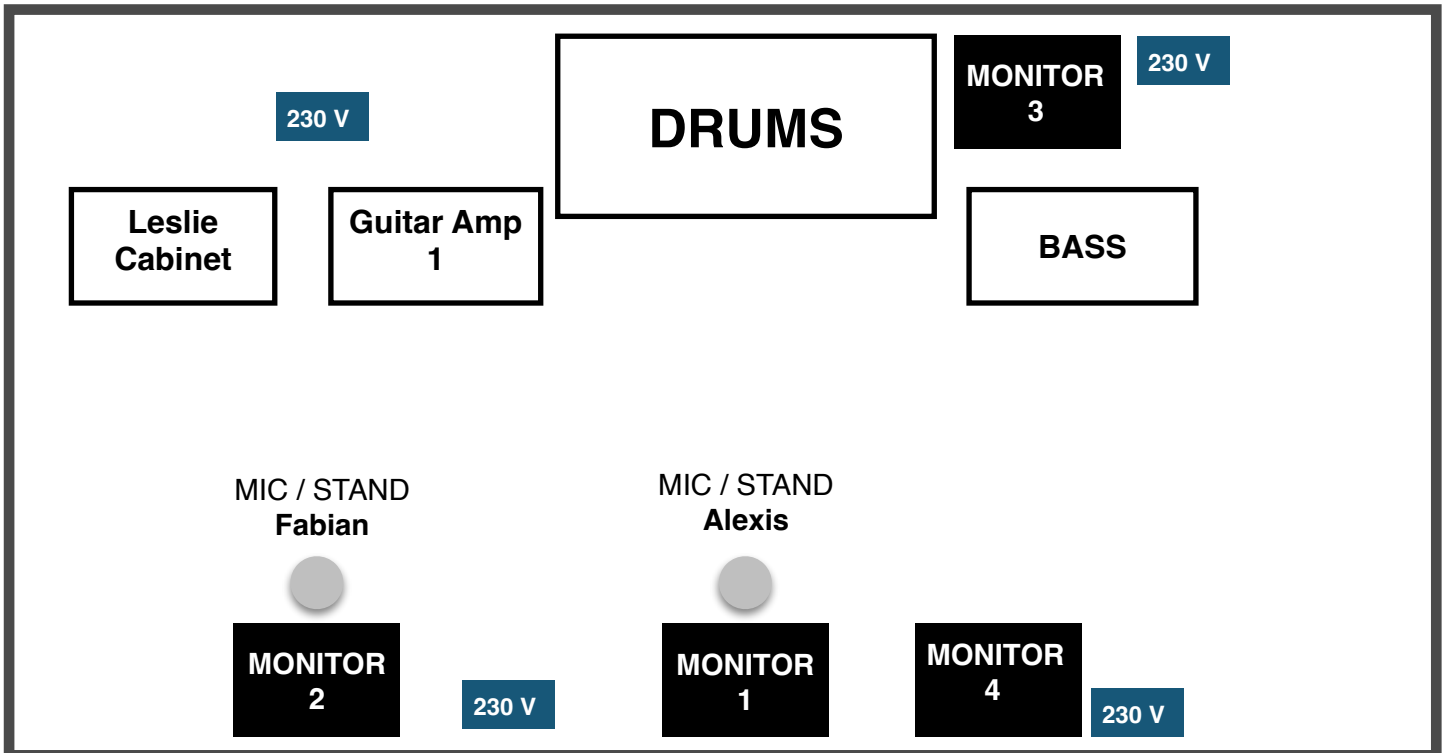

ELECTRIFIED SOUL

www.electrified-soul.com

CHAN.	INPUT	INFO
01	Kick	
02	Snare	
03	HiHat	
04	Tom 1	
05	Tom 2	
06	Tom 3	
07	Tom 4	
08	OH Stage r	
09	OH Stage l	
10	Bass DI	
11	Guitar	E 906 bev.
12	Leslie Cab L	E 906 bev.
13	Leslie Cab R	E 906 bev.
14	Vocals Guitar	Shure Beta 58
15	Vocals Main	Shure Beta 58